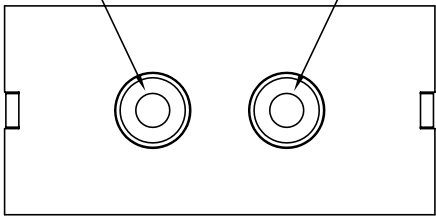

RCA JACK
WHITE

RCA JACK
RED

CENTER CONTACT (WHITE)
SHIELD (WHITE)

BROWN
GREEN
ORANGE
BLUE

CENTER CONTACT (RED)
SHIELD (RED)