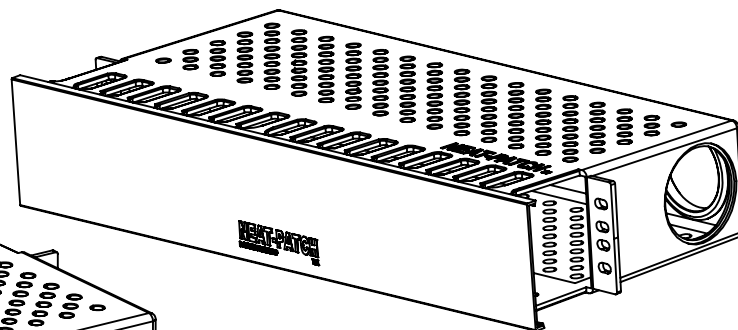

NP2 Cable Storage Manager Specification

1X FRONT COVER

2X GROMMET

4X REMOVABLE
SNAP IN PLUG

NP2 CABLE STORAGE MANAGER

Neat-Patch