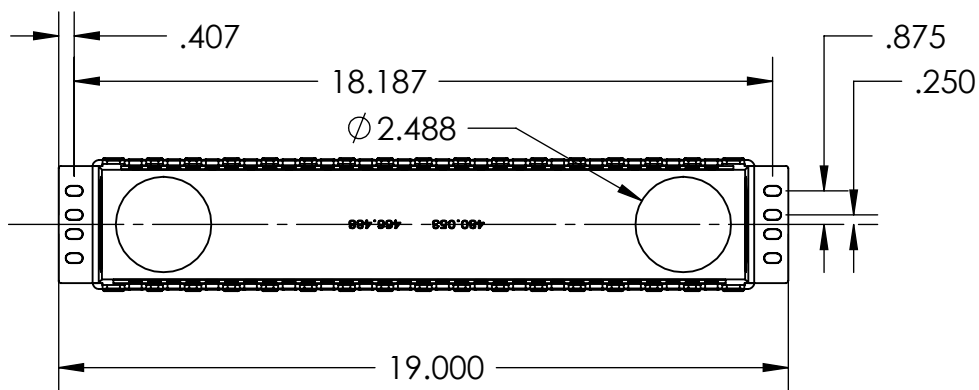

NP2 Cable Storage Manager Specification

1X FRONT COVER

2X GROMMET

4X REMOVABLE
SNAP IN PLUG

NP2 CABLE STORAGE MANAGER

Neat-Patch