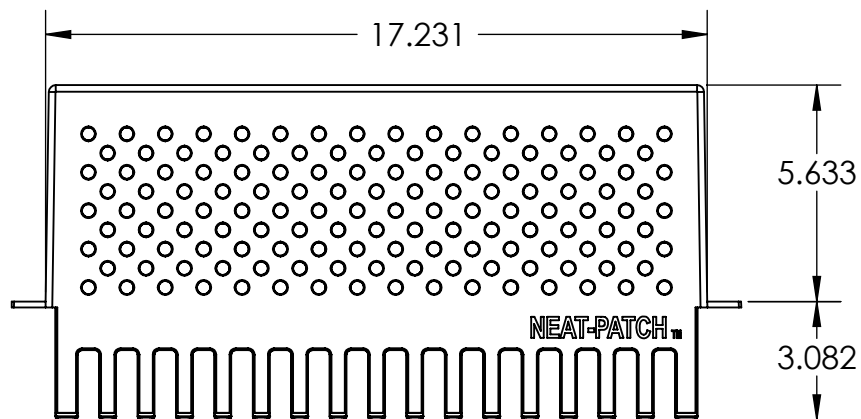

NP2 Cable Storage Manager Specification

1X FRONT COVER

2X GROMMET

4X REMOVABLE
SNAP IN PLUG

NP2 CABLE STORAGE MANAGER

Neat-Patch