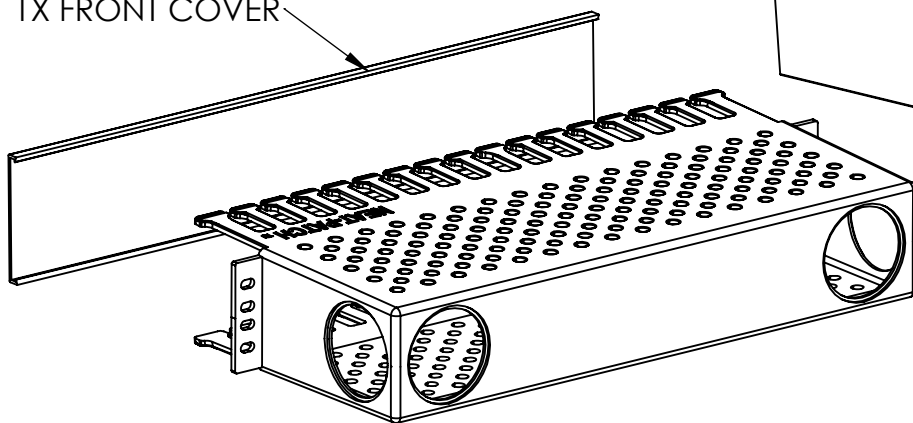

NP2 Cable Storage Manager Specification

1X FRONT COVER

2X GROMMET

4X REMOVABLE
SNAP IN PLUG

NP2 CABLE STORAGE MANAGER

Neat-Patch