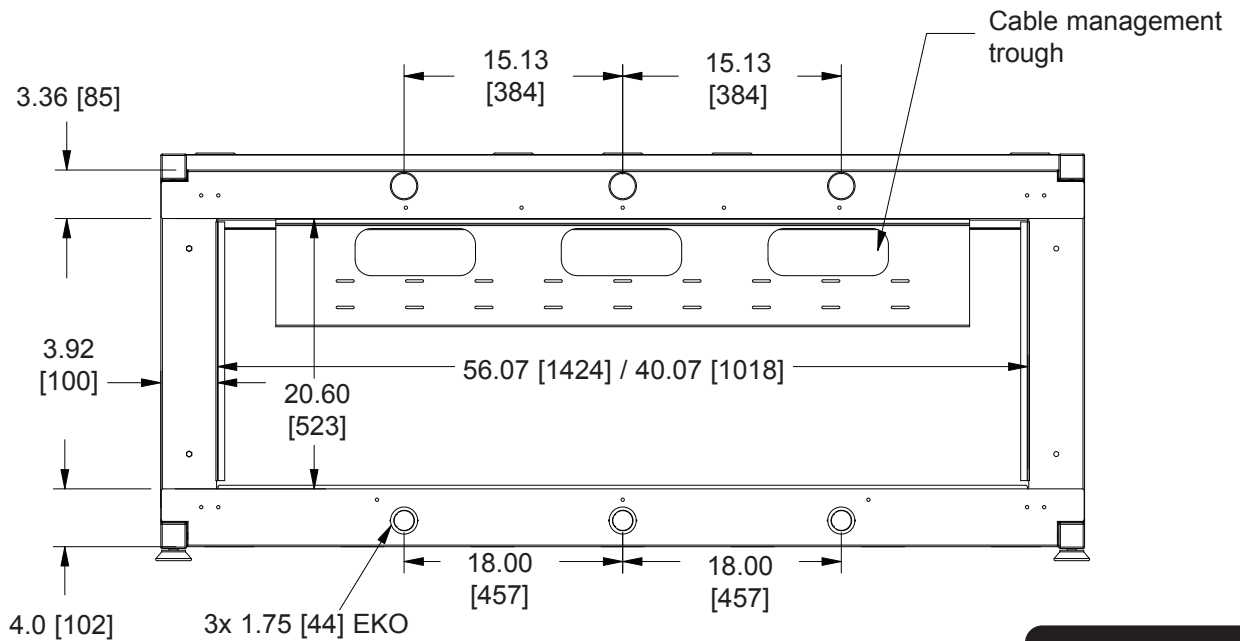

LD Series Add-A-Bay basic dimensions

All dimensions in inches [Bracketed dimensions in millimeters]

DESK	'A' OVERALL WIDTH	'B' INSIDE WIDTH	DESCRIPTION
LD6430xx *-RA	62.14 [1578]	60.37 [1533]	64" Add-A-Bay Right LCD Monitoring Desk
LD4830xx *-RA	46.14 [1172]	44.37 [1127]	48" Add-A-Bay Right LCD Monitoring Desk

* When ordering suffix part number with desired color (LC=Light Charcoal, MP=Maple, PS=Pepperstone)

FRONT VIEW

SIDE VIEW

REAR VIEW w/ PANELS REMOVED