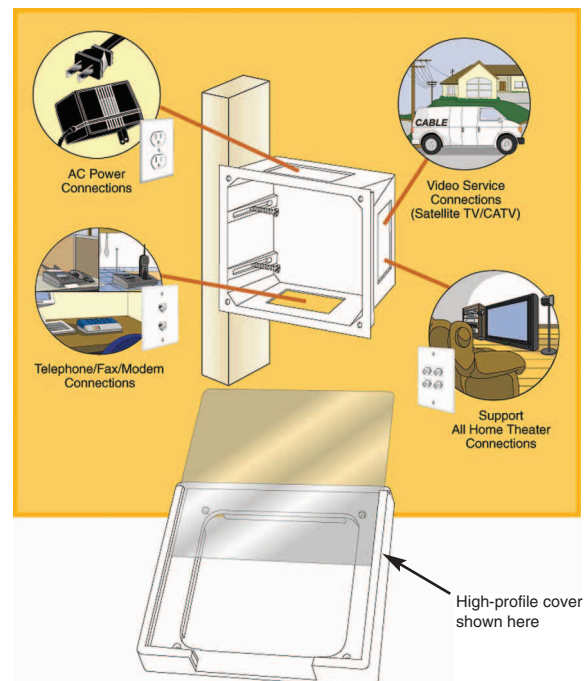

Introducing Leviton's Exclusive New R.E.B Recessed Entertainment Box

Think "Inside the Box"

Definition

The Leviton Recessed Entertainment Box (R.E.B.) is designed to help the installer manage home theater electronics from a single location. The R.E.B. centralizes device connection points for all AC power, audio, video, home theater, data and phone connections. The R.E.B. enables consumers to take advantage of the latest technologies such as satellite TV, internet access, home networking, whole-house audio/video and more.

Application

Flush-mounted on the wall, the R.E.B. installs practically invisibly behind wall units and entertainment centers, wall-mount flat screen TVs and computer workstations. Perfect for both new construction and retrofit applications, the R.E.B. is a cost-effective modular distribution point that is ideal for houses, apartments, coops and condominiums.

R.E.B. Features and Benefits

- Utilizing “old work” junction boxes and low voltage mounting brackets, the installer can configure the three device openings with any combination of line and low voltage products to support any application.
- A low profile frame comes with the R.E.B. This frame meets consumers’ aesthetic expectations by providing a neat, clean recessed installation.
- A snap-in junction box cover provides the installer with a means of running electrical piping for component to component applications.
- The R.E.B. can be used for new construction (stud-mounted) and retrofit (wall-mounted) applications. The product’s versatility allows its use in a myriad of remodeling applications.
- An optional high profile cover is also available that channels all wires through the bottom of the R.E.B. for a neat, finished installation.
- Offered in paintable white ABS molded plastic, providing structural integrity equal to, or better than, comparable metal enclosures at less cost.
- Two-Year Limited Product Warranty.