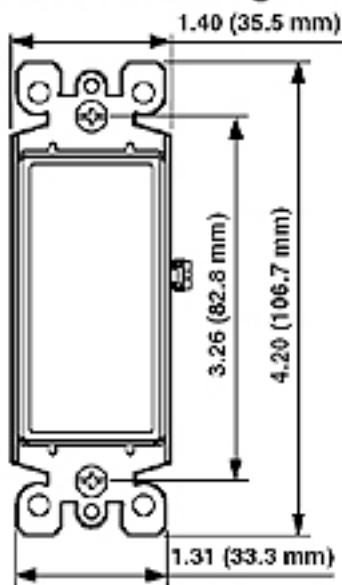

Color: Brown

5603-2

Description

15 Amp, 120/277 Volt, Decora Rocker 3-Way AC Quiet Switch, Residential Grade, Grounding, Quickwire Push-In & Side Wired, - Brown

Product Features

- Grounding: Grounding
- Amperage: 15 Amp
- Voltage: 120/277 Volt
- HP Rating: 1/2HP-120V 2HP-240V-277V
- Max. Amperage: 12 Amp
- Termination: Quickwire Push-In & Side
- Actuator Material: Thermoplastic
- Body Material: Thermoplastic
- Strap Material: Steel
- Color: Brown
- Standards and Certifications: UL/CSA
- Warranty: 2 Year Limited

Dimensional Diagram

Wiring Diagram

3-Way to 3-Way